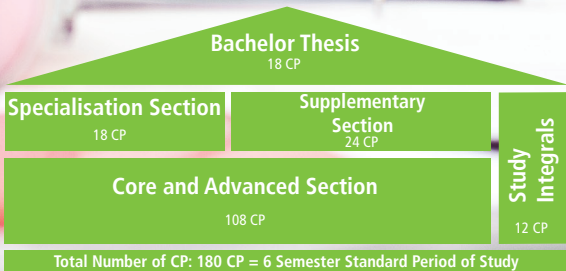

Bachelor of Science Social Sciences

Standard period of study: 6 semesters, full-time

Start: Fall term

Degree title: Bachelor of Science

PROGRAMME STRUCTURE

The Bachelor's programme carries 180 ECTS credits and comprises a Core and Advanced Section, a Specialisation Section, a Supplementary Section and a Bachelor's thesis.